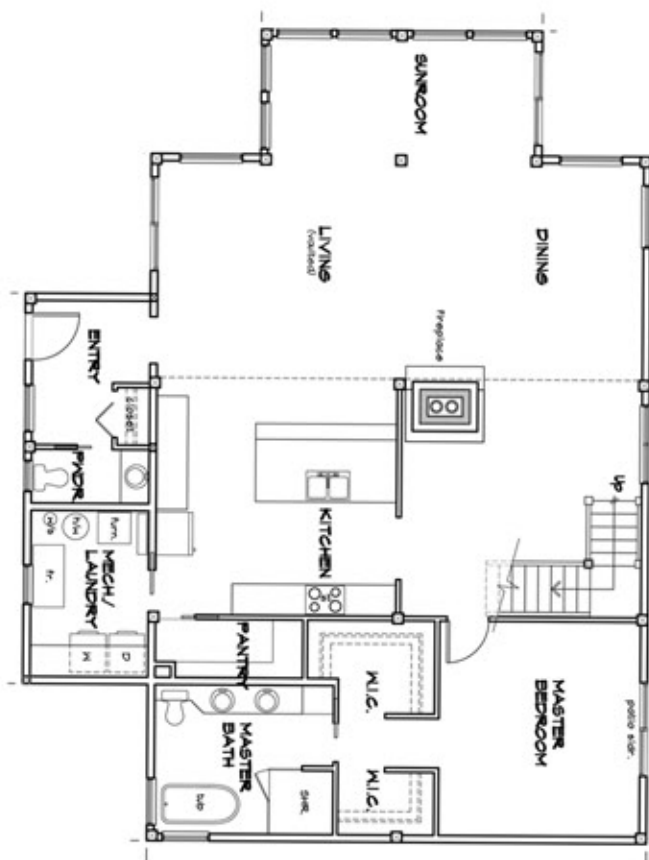

Main Level Floor Plan