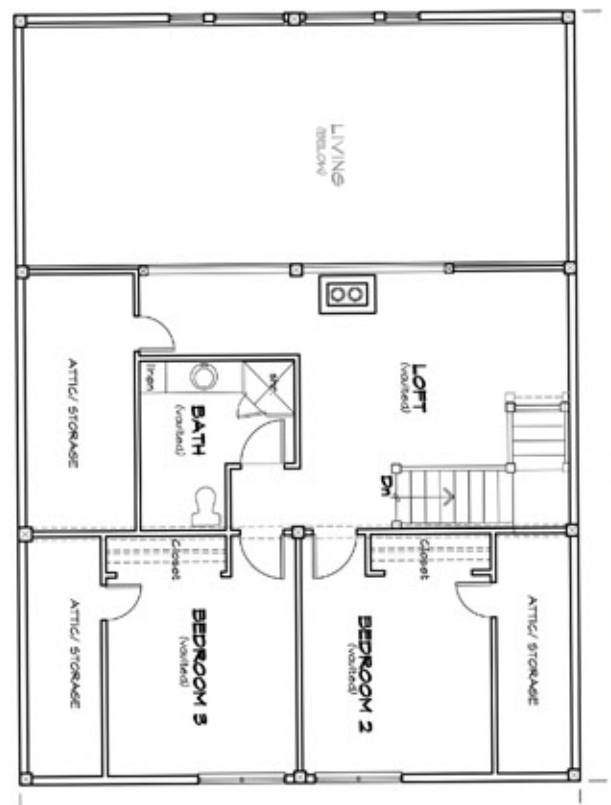

### *At a Glance:*

Main	1,750 sq ft
Upper	600 sq ft
Bedrooms	3
Bathrooms	2.5

*Total living space 2,350 sq ft*

*This home designed by: Harrison Design*

This plan focuses the living on the main floor (set on a heated concrete slab foundation). The kitchen and dining spaces are cozy with the loft above while the vaulted living room showcases the heavy Douglas-fir beams above. The sunroom is a natural spot to curl up with a good book or start your plants early in the spring. The warmth of the central fire place can be enjoyed throughout the great room in any season. The master suite applies the simple formula for closet space (him = 1 unit, her = 2 units or, in more extreme cases, him = dresser, her = WIC). A glass of wine (or morning coffee) in the claws foot tub can be enjoyed with views out the 2 corner windows. The shower is there for when the wine and coffee have to wait. The main entry has it's own vaulted ceiling and opens up to the great room – perfect for welcoming company while the evidence of last minute cleaning, unloading of groceries and drying of laundry is out of site (but readily accessible if not yet out of mind) with the quick slide of a pocket door at the back of the kitchen.

## Frontier Estate

Main Level Floor Plan

Loft Floor Plan

*Healthy Homes for Sustainable Living*

[www.ZTFrames.com](http://www.ZTFrames.com)

250.243.0055 | fax 250.243.2419 | [info@ZTFrames.com](mailto:info@ZTFrames.com)